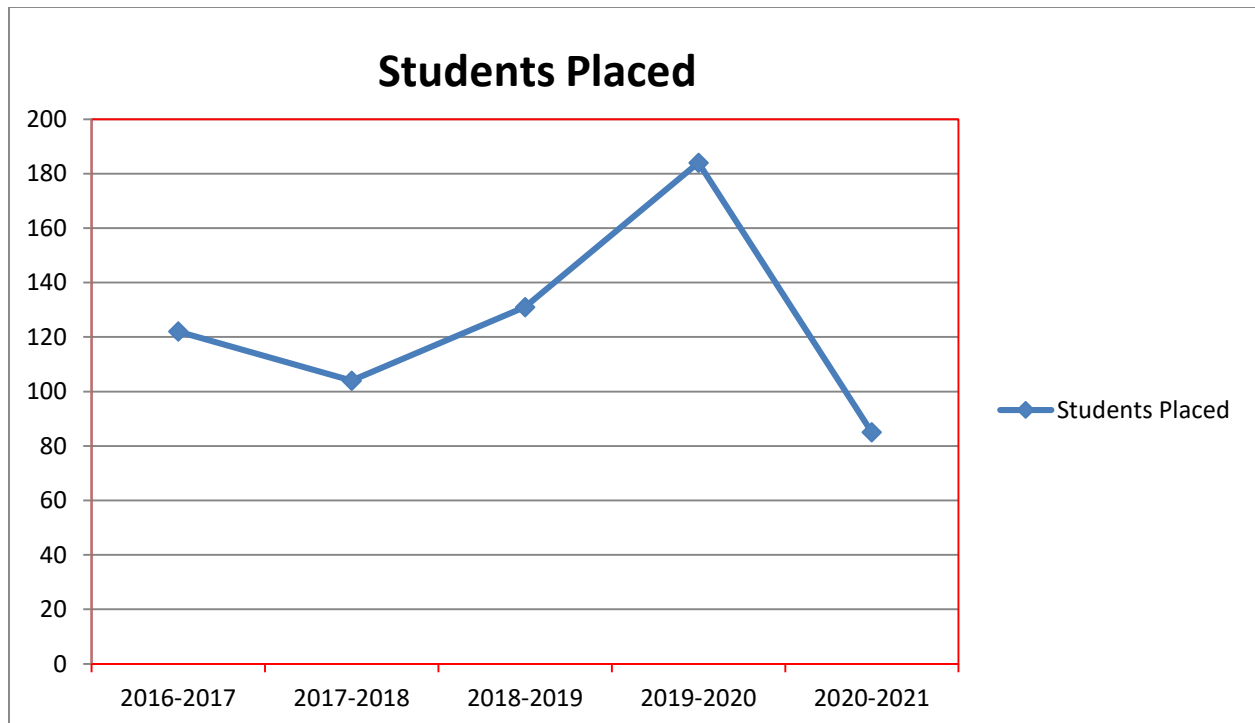

**N.K.T. National College of Education for Women
(Autonomous)**

**Placement Trend Chart for the last Five Years
2016 to 2021**

PRINCIPAL
N.K.T. NATIONAL COLLEGE OF EDUCATION
FOR WOMEN (AUTONOMOUS).
TRIPPLICANE, CHENNAI-600 005.